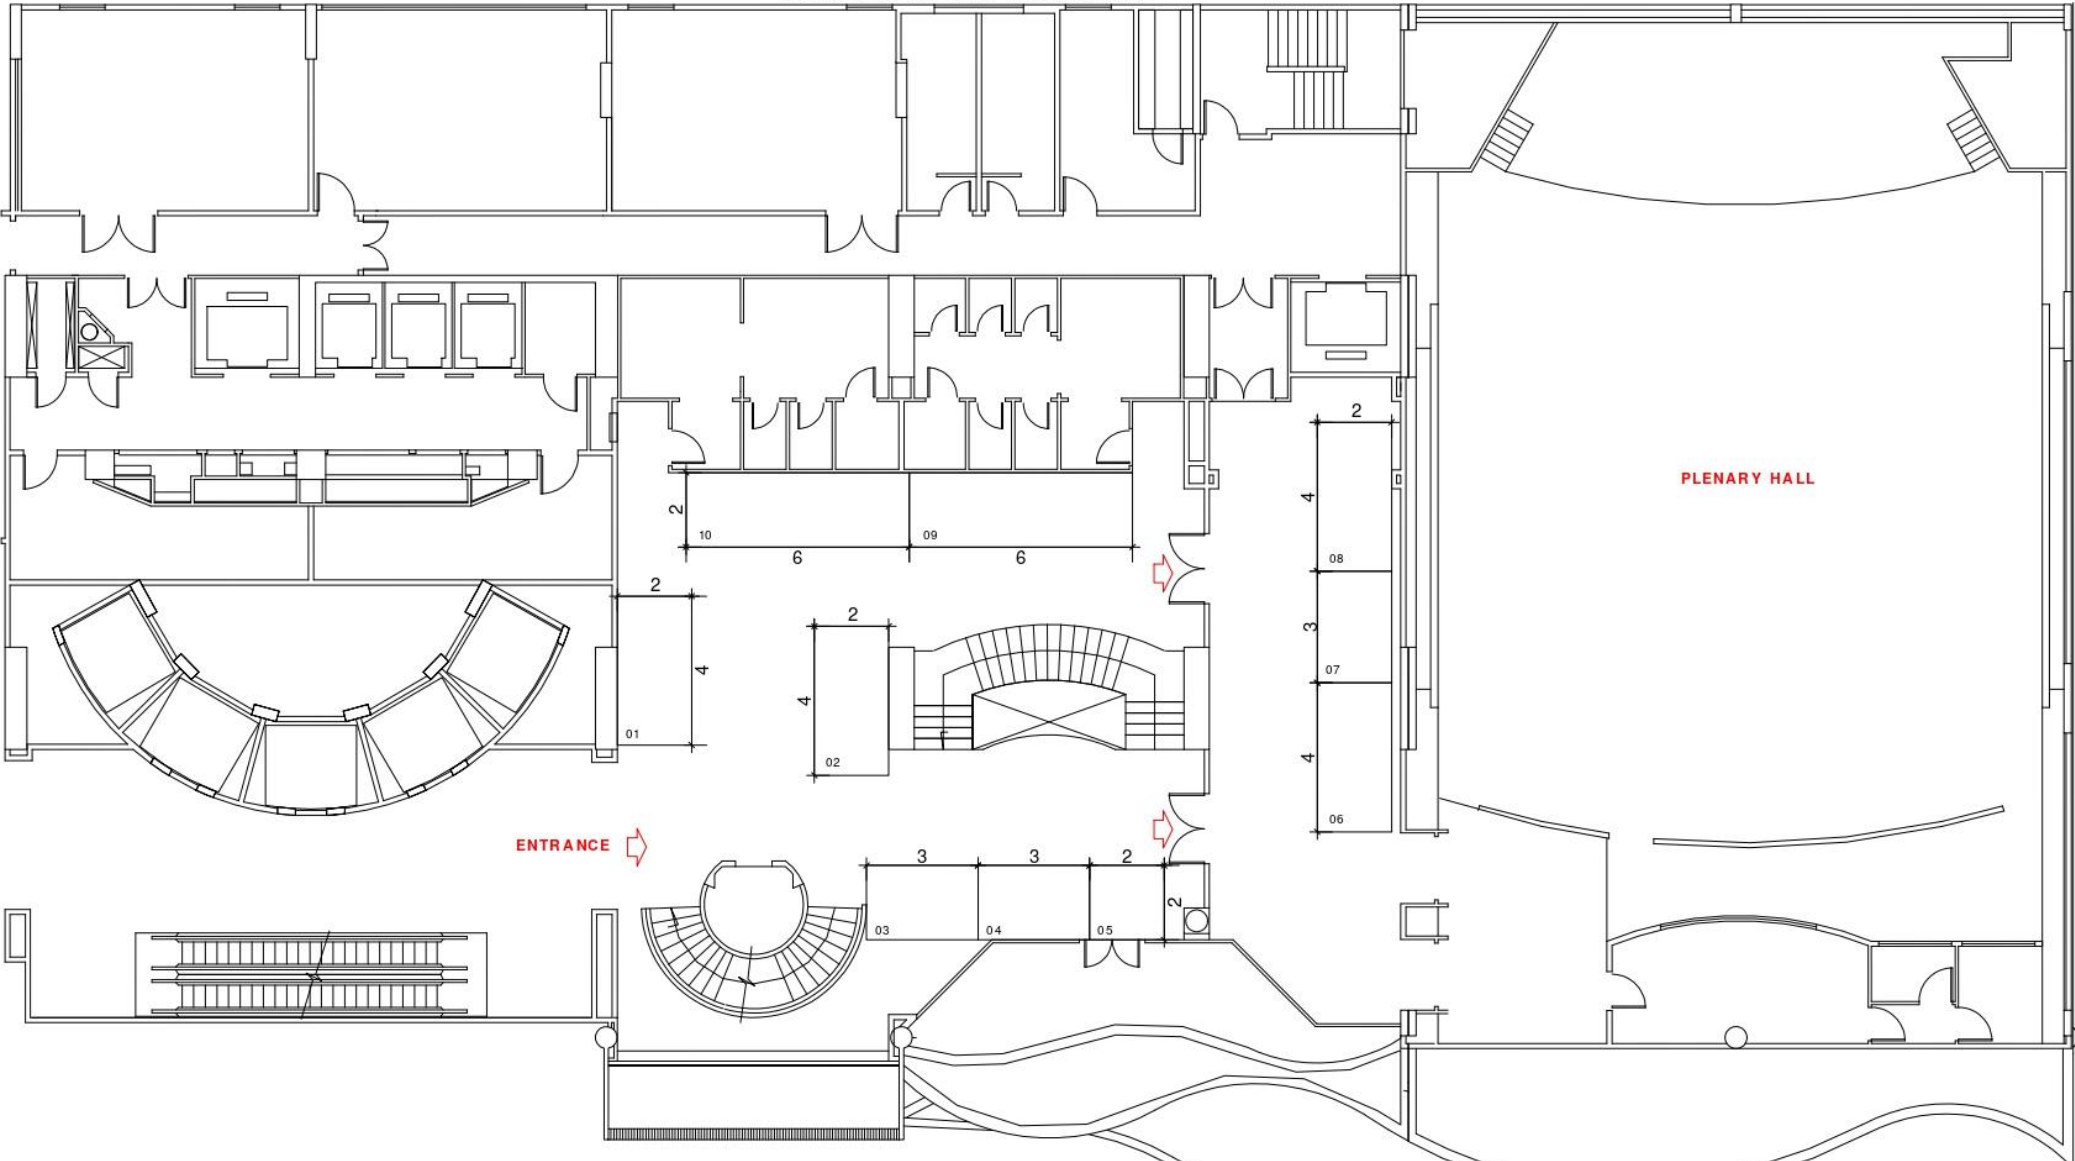

CannX São Paulo 2020
Renaissance São Paulo Hotel / Level E1

SUBJECT TO CHANGE